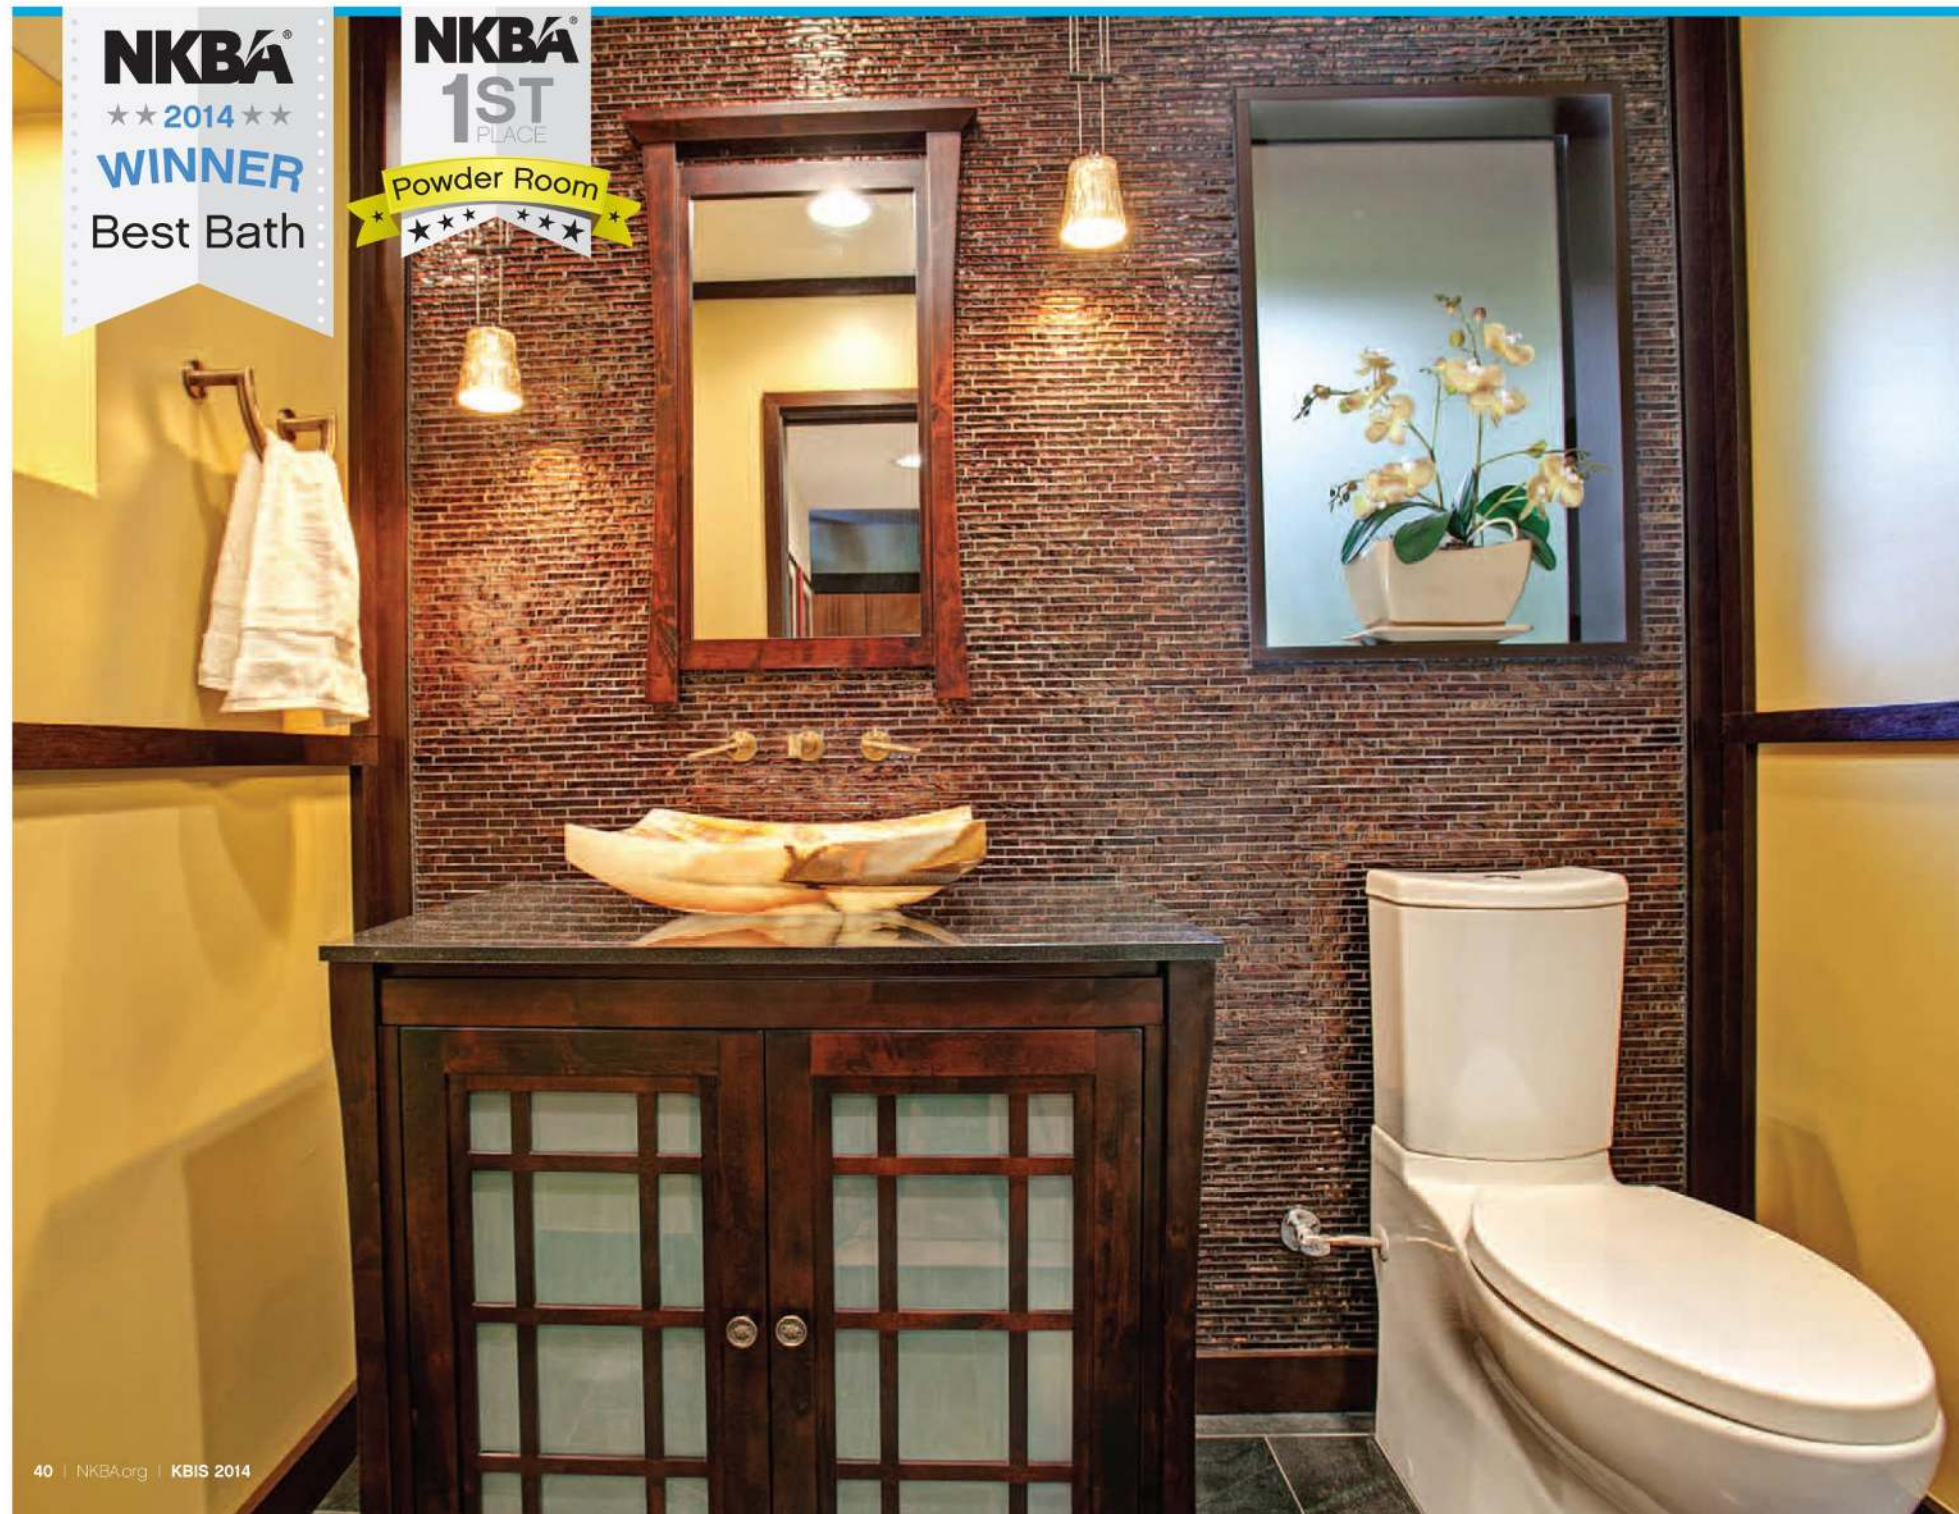

Incorporating contemporary and Asian-inspired elements, improving functionality, making the powder room seem more spacious without adding square footage, and bringing in more light and texture to the room were the top priorities of the clients, a couple that frequently entertained guests from their professional circle. In order to address these concerns, this space underwent a major renovation that conveyed a glittering sense of drama in a small area, featuring a simple, elegant black pocket door with Shoji-style panels.

An ochre wall, designed with a strip of flowing niches, displays treasured collectibles, concealing the venting system and allowing the addition of a free-standing vanity. Behind the vanity, an impressive expanse of tile gleams in deep hues of ebony, gold and dark brown, illuminated by gold-leaf lighting. The sensor-activated lighting system is designed on a cable system housing height-adjusting weights – a functional solution with Asian roots.

A curved mirror with a rustic Asian-themed wood frame is the backdrop for a stunning arced onyx sink with gold fixtures, which ap-

Sol Quintana Wagoner

Jackson Design and Remodeling | San Diego, CA
Co-Designers: John Kavan; Vanessa Tejera

NKBA®

★★ 2014 ★★

WINNER

Best Bath

NKBA®

1ST PLACE

Powder Room

★★★ ★★ ★★