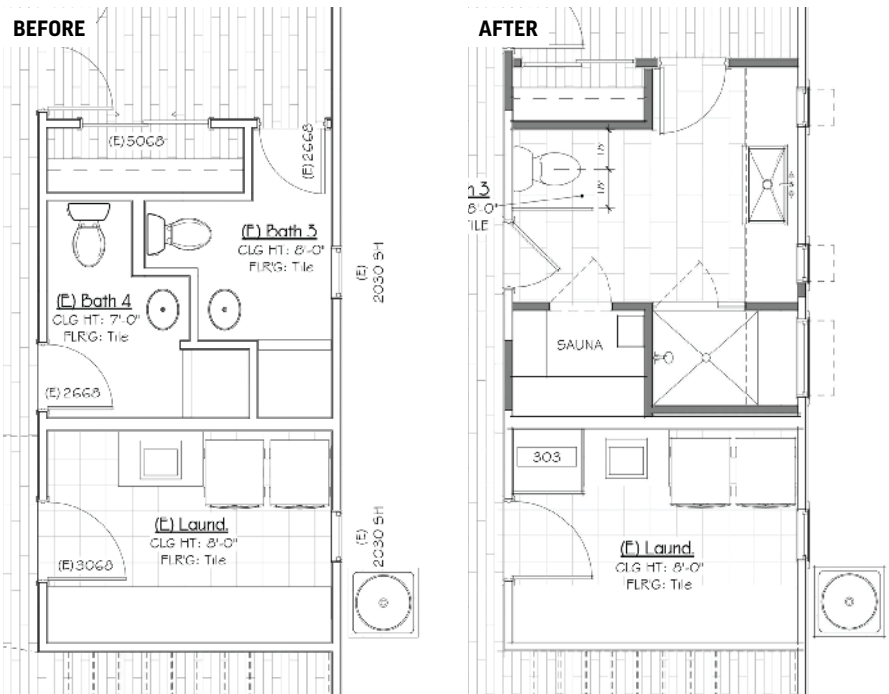

continues into the shower and sauna, unifying the overall effect. Inside the steam shower, a bench, extra-large niche, layers of tile, and aromatherapy contribute to the overall sense of relaxed luxury.

For clients who plan to live in their home for years to come, the bathroom’s aging-in-place elements—including a curbless shower and sauna—are a welcome addition. This serene space inspired by sumptuous hotel spas was truly designed with multiple custom details that make it feel like home. **QR**

Gabriel Sepulveda is a senior interior designer for Jackson Design and Remodeling in San Diego, California.